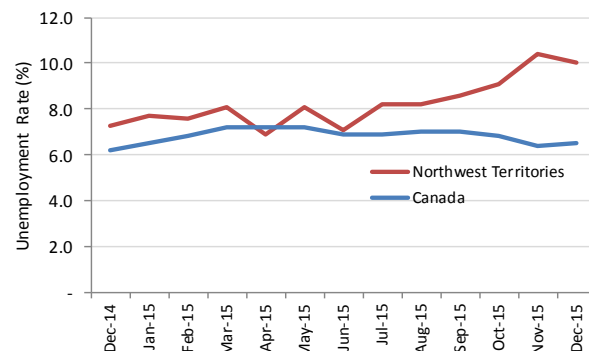

NWT Labour Force Activity

December 2015

OVERVIEW

In December 2015, Statistics Canada estimates that 21,700 persons were employed in the Northwest Territories. This represents an employment rate of 67.8% and was the second highest in Canada behind the Yukon. Nationally, Canada's employment rate was 61.2%.

In the NWT, employment rose for the first time in five months, with the number of employed persons increasing by 200 between November and December. The unemployment rate also changed direction for the first time in five months, dropping from 10.4% to 10.0%.

Table 1: Labour Force Statistics - Northwest Territories

	Dec 2015	Nov 2015	Dec 2014	Change from Dec 2014 – Dec 2015	
				Number	%
Population 15+	32,000	31,900	32,300	(300)	-0.9
Labour force	24,100	24,000	23,300	800	3.4
Employment	21,700	21,500	21,600	100	0.5
Full-time	18,600	18,700	19,400	(800)	-4.1
Part-time	3,000	2,700	2,200	800	36.4
Unemployment	2,400	2,500	1,700	700	41.2
Participation rate (%)	75.3	75.2	72.1		
Unemployment rate (%)	10.0	10.4	7.3		
Employment rate (%)	67.8	67.4	66.9		

The NWT unemployment rate increased during the second half of 2015. There were 700 more people unemployed in the NWT in December 2015 compared to December 2014. Despite this increase in the number of unemployed people, year-over-year employment was relatively stable.

Figure 1: Unemployment rates during past 12 months, Northwest Territories & Canada