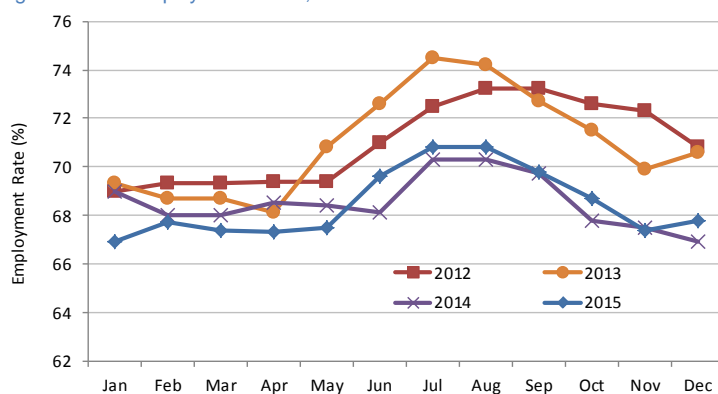

Table 1: Labour Force Statistics - Northwest Territories

	Dec 2015	Nov 2015	Dec 2014	Change from Dec 2014 – Dec 2015	
				Number	%
Population 15+	32,000	31,900	32,300	(300)	-0.9
Labour force	24,100	24,000	23,300	800	3.4
Employment	21,700	21,500	21,600	100	0.5
Full-time	18,600	18,700	19,400	(800)	-4.1
Part-time	3,000	2,700	2,200	800	36.4
Unemployment	2,400	2,500	1,700	700	41.2
Participation rate (%)	75.3	75.2	72.1		
Unemployment rate (%)	10.0	10.4	7.3		
Employment rate (%)	67.8	67.4	66.9		

The NWT unemployment rate increased during the second half of 2015. There were 700 more people unemployed in the NWT in December 2015 compared to December 2014. Despite this increase in the number of unemployed people, year-over-year employment was relatively stable.

Figure 1: Unemployment rates during past 12 months, Northwest Territories & Canada

EMPLOYMENT BY TYPE OF WORKER, CLASS OF WORKER & INDUSTRY

On a year-over-year basis, there has been a shift away from full time employment into part-time employment. Similarly, gains in private and public sector employment were offset by a decline in self-employment. In December 2015, there were 200 fewer people working in the service producing industry, while employment increased by 300 people in the goods producing industry.

Figure 2: Changes in the number of employed persons from previous year

HISTORICAL EMPLOYMENT RATES

Figure 3 NWT Employment Rates, 2012 - 2015

Monthly employment rates over the year typically follow a seasonal pattern of higher employment in the summer and lower employment in the winter. While the monthly pattern for 2015 was similar to 2014, overall employment rates were lower than they were a few years ago.